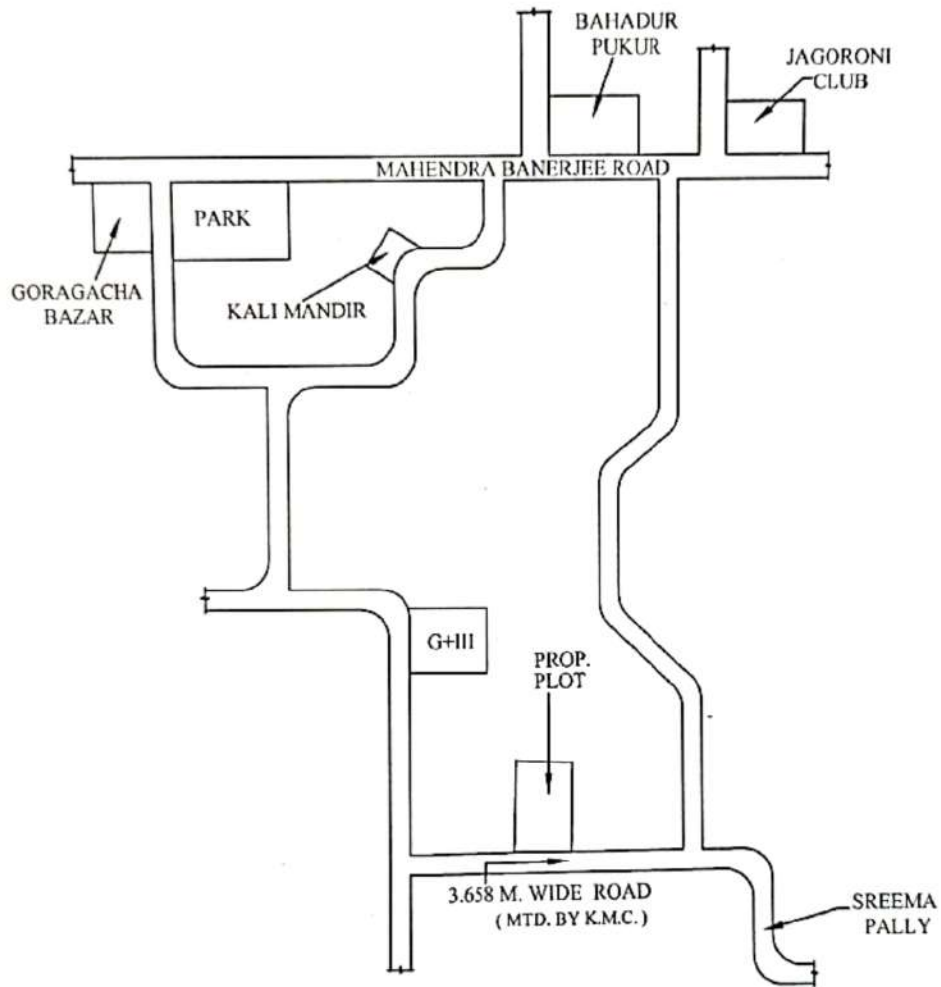

Location Map Of the projet -ARUP RESIDENCY located at Premises No-1827, Chak Garia, Kasba, Kolkata

LOCATION PLAN

SCALE :- 1 : 4000

Co - ordinate in WGS 84 and site elevation (AMSL)

Reference points marked in the site plan of the proposal	Co - ordinate in WGS84		Site elevation (AMSL)
	Latitude	Longitude	
A"	22° 29' 58.99" N	88° 18' 16.39" E	4.98 Mts.
	22° 29' 59.64" N	88° 18' 16.54" E	
	22° 29' 58.96" N	88° 18' 16.71" E	
	22° 29' 59.58" N	88° 18' 16.86" E	

Krishnendu Ray

KRISHNENDU RAY
LBS OF K.M.C.
LBS No.: 1085, CLASS-1